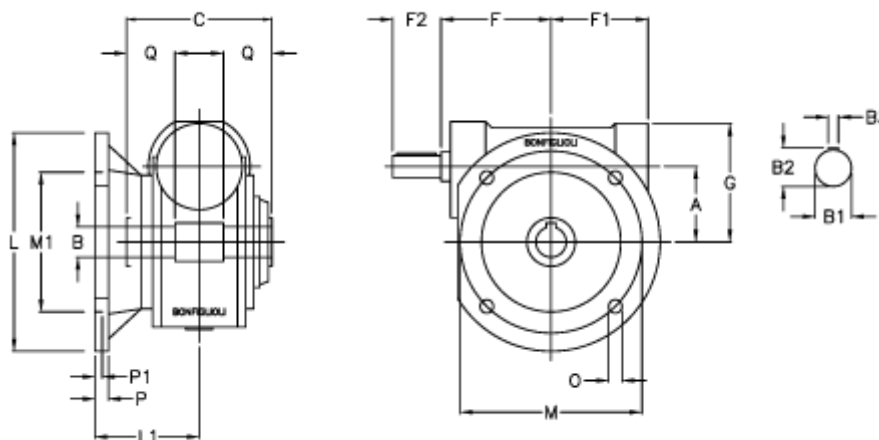

Article number: 3901185050500

Description: Worm gear with solid input shaft  
VF 185FC-50-HS

## Measures

a	= 185.4	F1 = 205	P = 22
B	= 60	F2 = 70	P1 = 13
B1	= 40	g = 267	Q = 65.0
B2	= 43	L = 400	
B3	= 12	L1 = 155.5	
C	= 190	m = 350	
Description	= VF 185FC-xx-HS	M1 = 280	
F	= 214.5	O = 22	